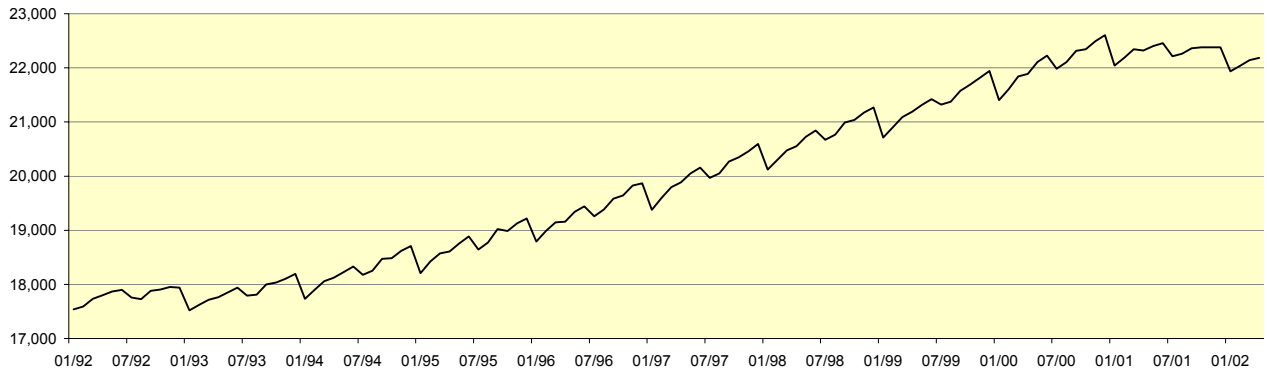

San Jose Employment Review

Western US Total Employment (000)