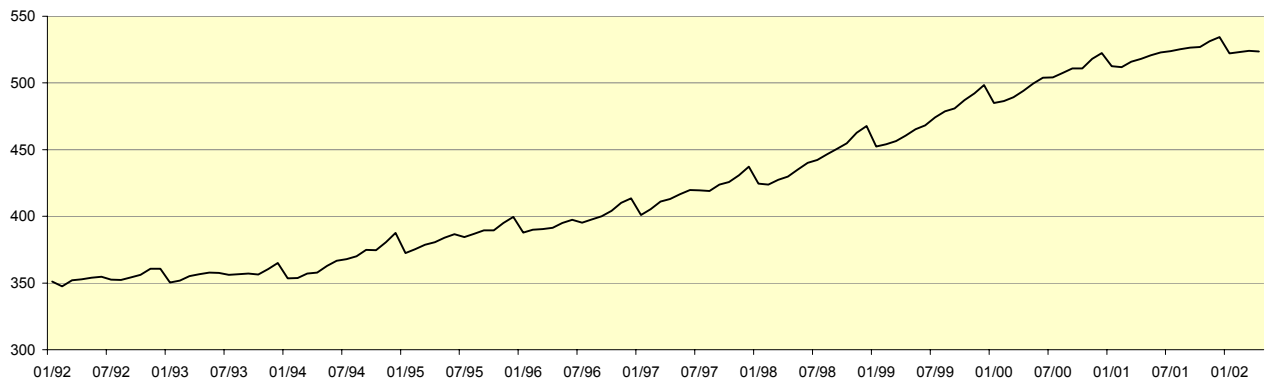

Riverside - San Bernadino Industrial Employment (000)