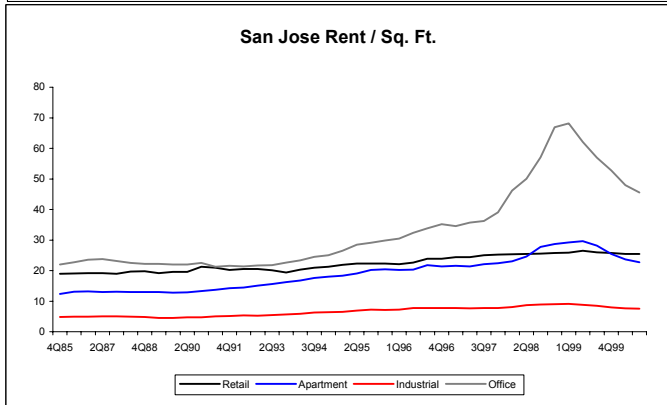

San Jose Employment Review

Western US Total Employment (000)

San Jose Non Farm Employment (000)

San Jose Industrial Employment (000)

San Jose Real Estate Review

Seattle Employment Review

Western US Total Employment (000)