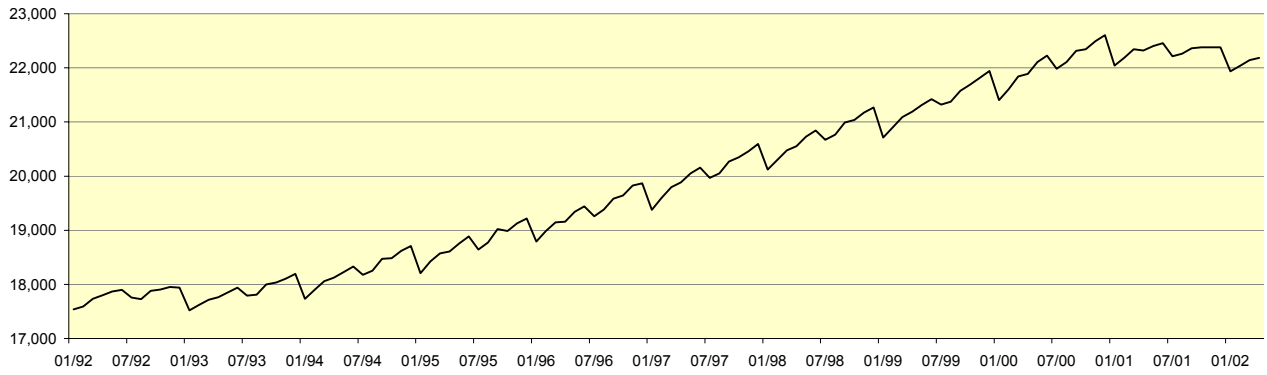

Sacramento Vacancy Rates (Industrial)

San Diego Industrial Review

Western US Total Employment (000)

San Diego Non Farm Employment (000)

San Diego Industrial Employment (000)

San Diego Real Estate Review

San Diego Price / Sq. Ft.