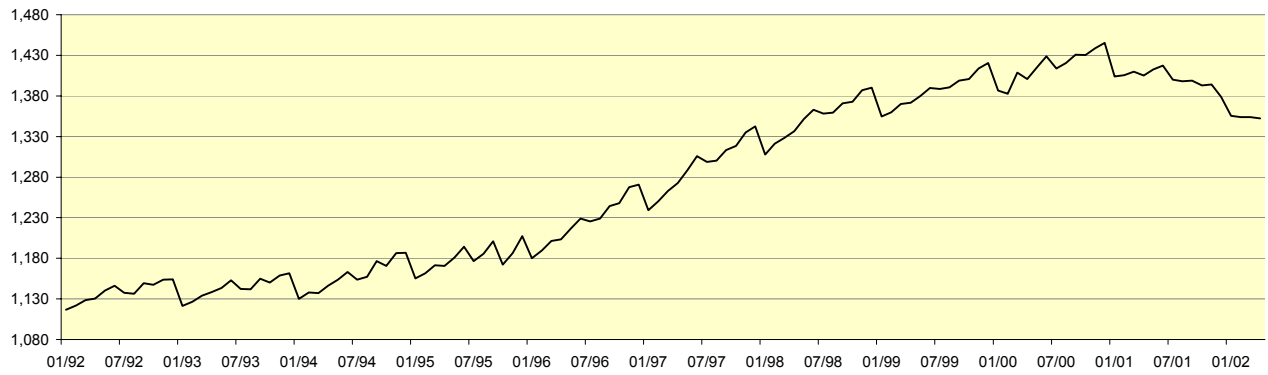

Seattle Non Farm Employment (000)