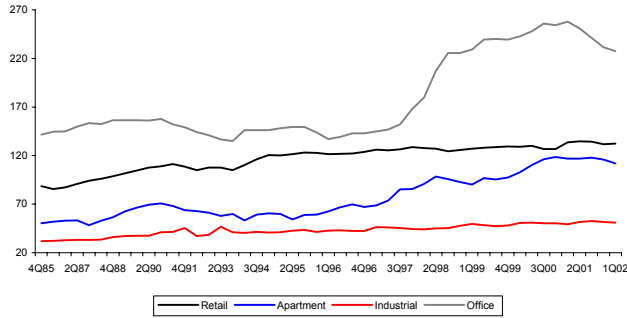

Seattle Real Estate Review

Seattle Price / Sq. Ft.