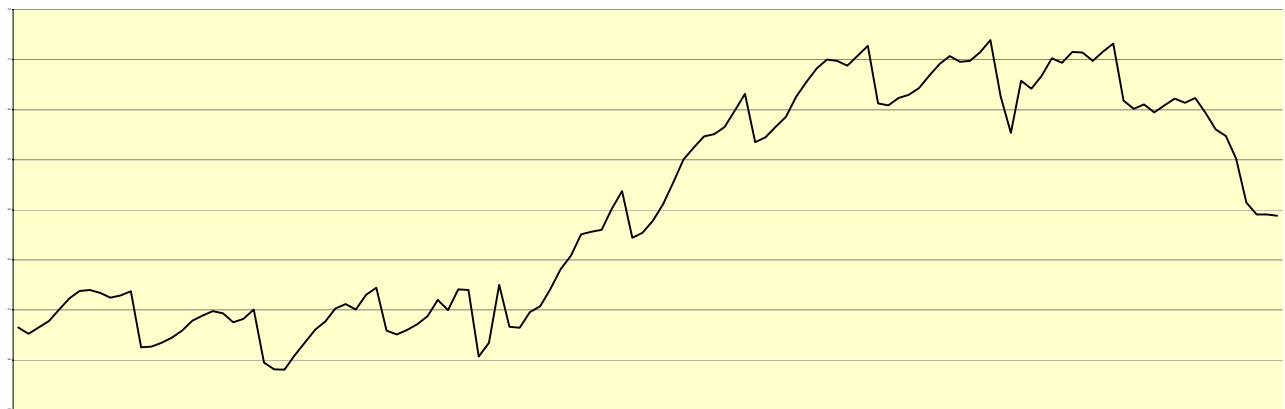

Seattle Non Farm Employment (000)