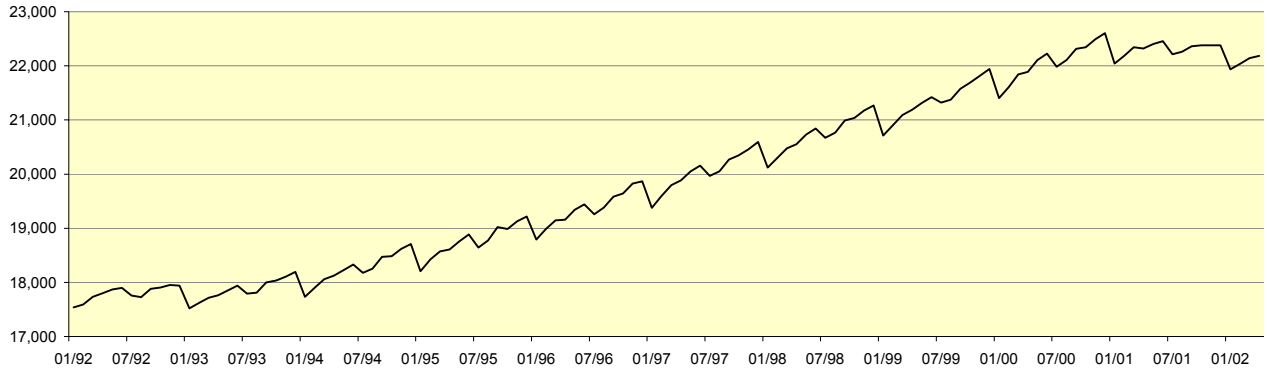

Los Angeles - Long Beach Rent / Sq. Ft. (Industrial)

Los Angeles - Long Beach Vacancy Rate (Industrial)

Oakland Employment Review

Western US Total Employment (000)

Oakland Non Farm Employment (000)

Oakland Industrial Employment (000)