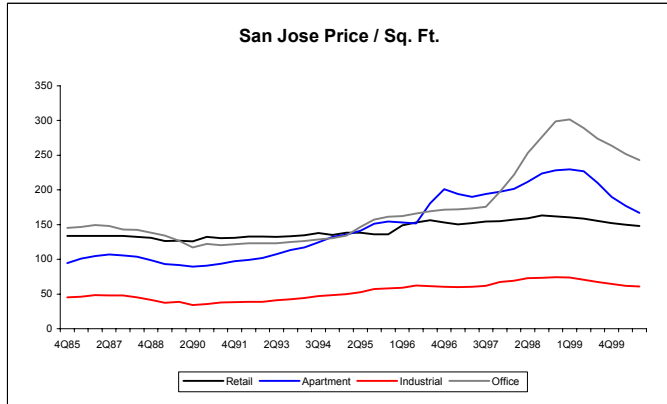

San Jose Employment Review

Western US Total Employment (000)

San Jose Non Farm Employment (000)

San Jose Industrial Employment (000)

San Jose Real Estate Review

Seattle Employment Review

Western US Total Employment (000)