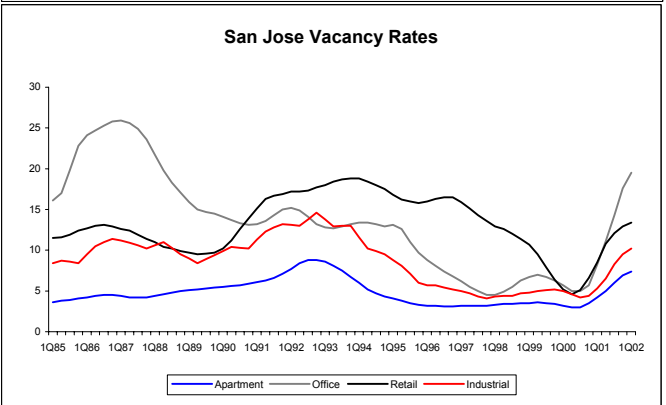

San Jose Employment Review

Western US Total Employment (000)

San Jose Non Farm Employment (000)

San Jose Industrial Employment (000)

San Jose Real Estate Review

Seattle Employment Review

Western US Total Employment (000)