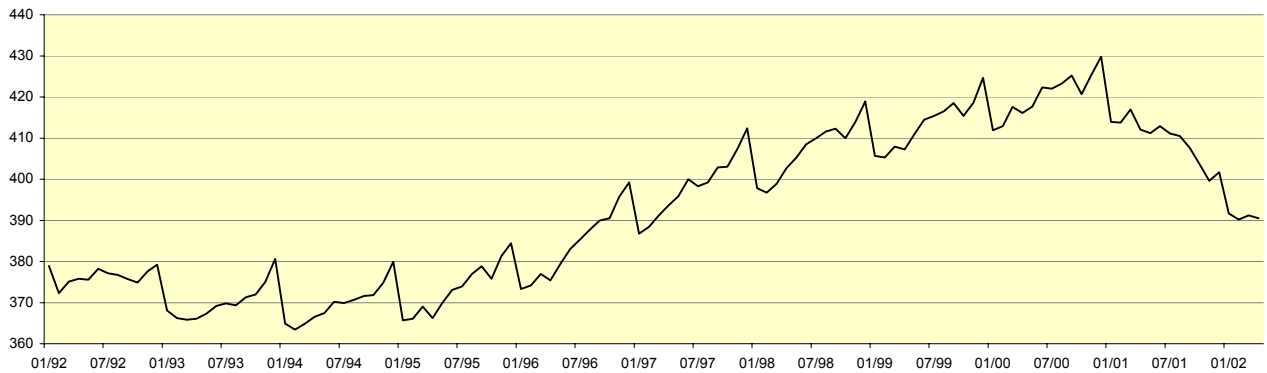

San Francisco Employment Review

Western US Total Employment (000)

San Francisco Non Farm Employment (000)

San Francisco Industrial Employment (000)

San Francisco Real Estate Review

San Francisco Price / Sq. Ft.