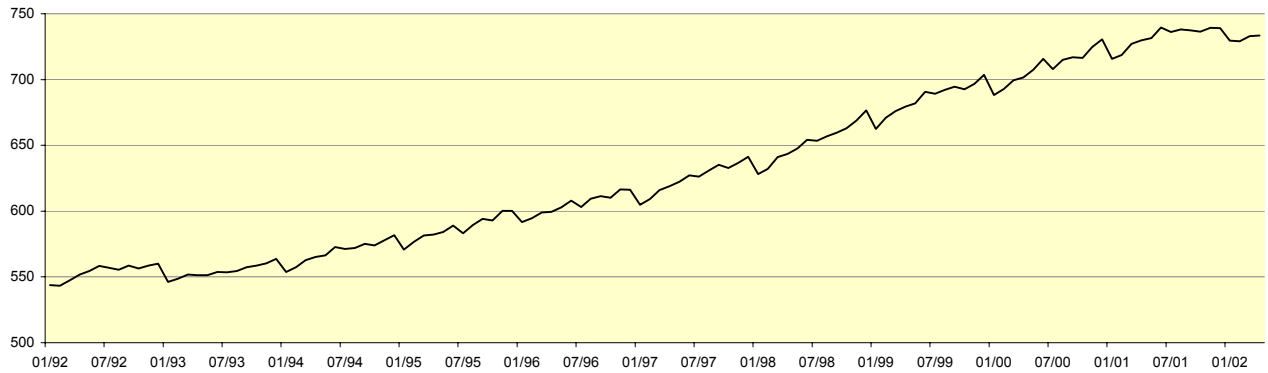

Riverside - San Bernadino Industrial Employment (000)

Riverside - San Bernadino Real Estate Review

Sacramento Employment Review

Western US Total Employment (000)

Sacramento Non Farm Employment (000)

Sacramento Industrial Employment (000)