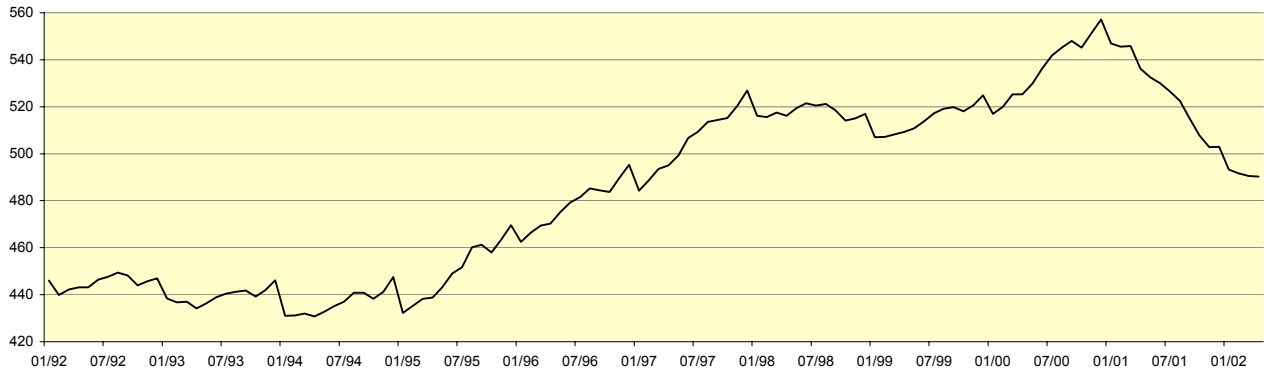

San Jose Employment Review

Western US Total Employment (000)

San Jose Non Farm Employment (000)

San Jose Industrial Employment (000)

San Jose Real Estate Review

Seattle Employment Review

Western US Total Employment (000)