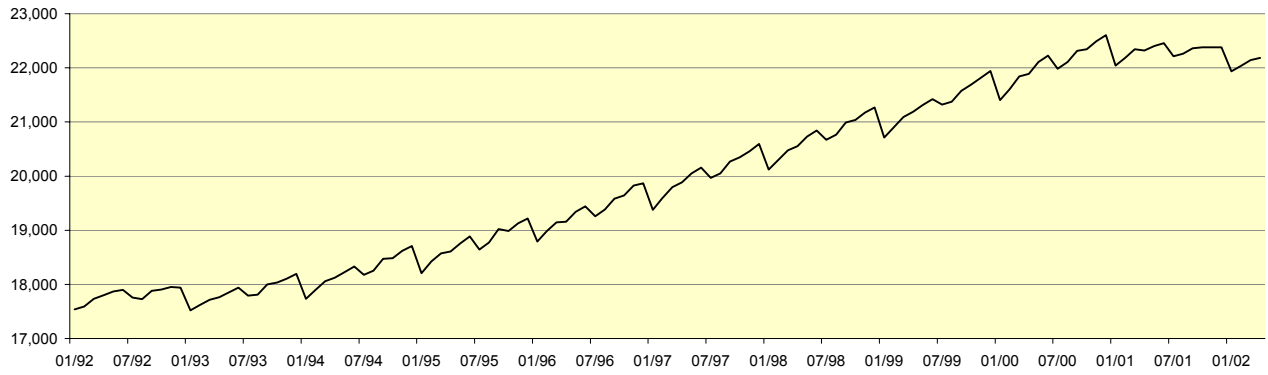

Los Angeles Employment Review

Western US Total Employment (000)