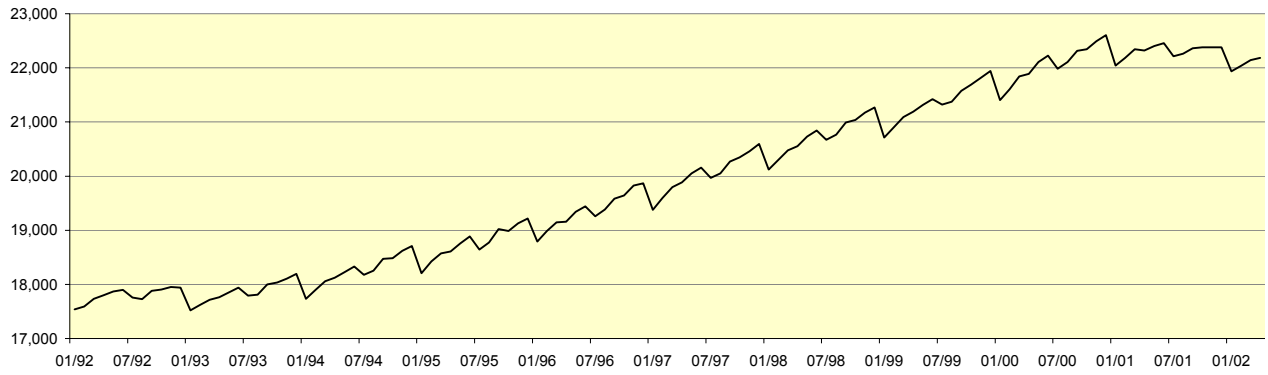

Orange County Vacancy Rates (Industrial)

Phoenix Employment Review

Western US Total Employment (000)

Phoenix Non Farm Employment (000)

Phoenix Industrial Employment (000)

Phoenix Real Estate Review

Phoenix Price / Sq. Ft.