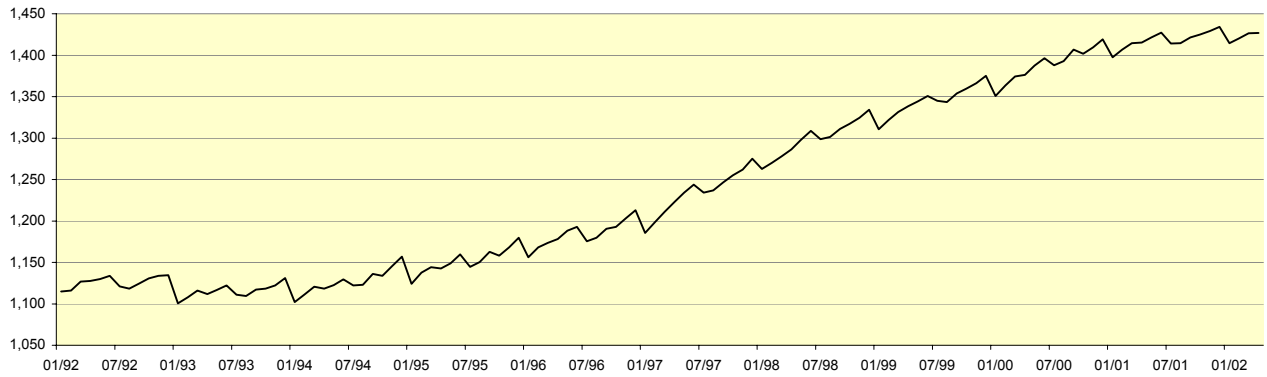

Oakland Vacancy Rates (Industrial)

Orange County Employment Review

Western US Total Employment (000)

Orange County Non Farm Employment (000)

Orange County Industrial Employment (000)

Orange County Real Estate Review