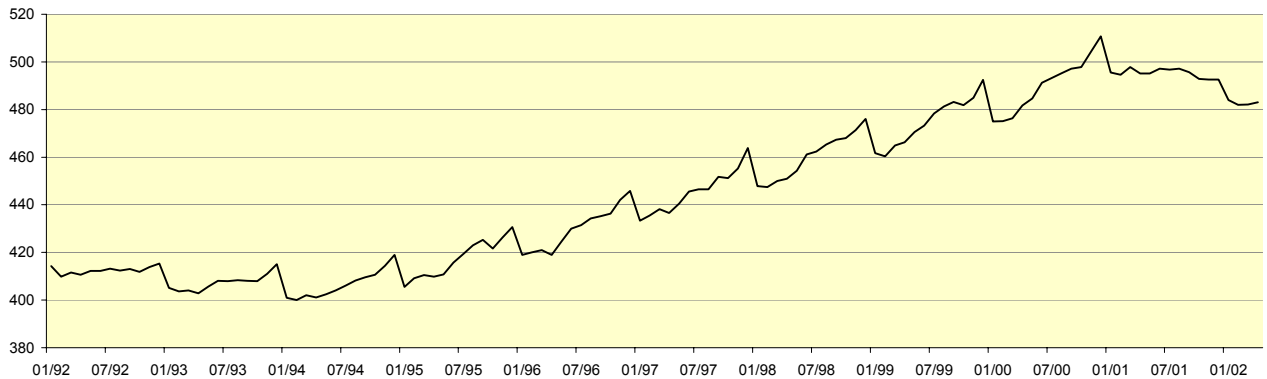

Los Angeles - Long Beach Rent / Sq. Ft. (Industrial)

Los Angeles - Long Beach Vacancy Rate (Industrial)

Oakland Employment Review

Western US Total Employment (000)

Oakland Non Farm Employment (000)

Oakland Industrial Employment (000)