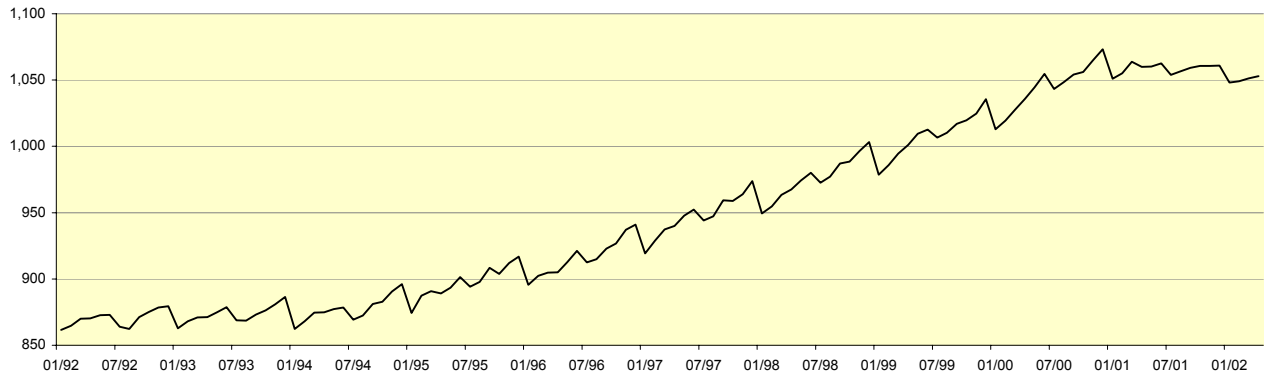

Los Angeles - Long Beach Rent / Sq. Ft. (Industrial)

Los Angeles - Long Beach Vacancy Rate (Industrial)

Oakland Employment Review

Western US Total Employment (000)

Oakland Non Farm Employment (000)

Oakland Industrial Employment (000)