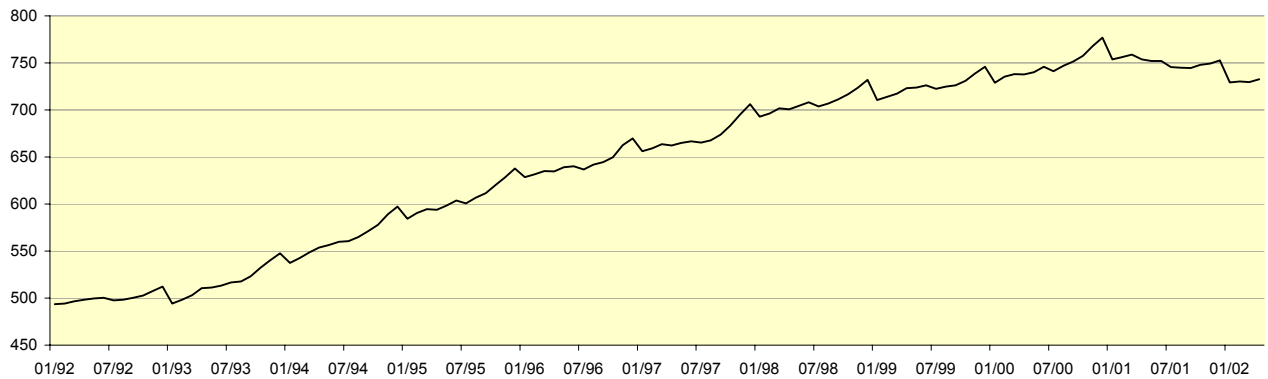

Orange County Vacancy Rates (Industrial)

Phoenix Employment Review

Western US Total Employment (000)

Phoenix Non Farm Employment (000)

Phoenix Industrial Employment (000)

Phoenix Real Estate Review

Phoenix Price / Sq. Ft.