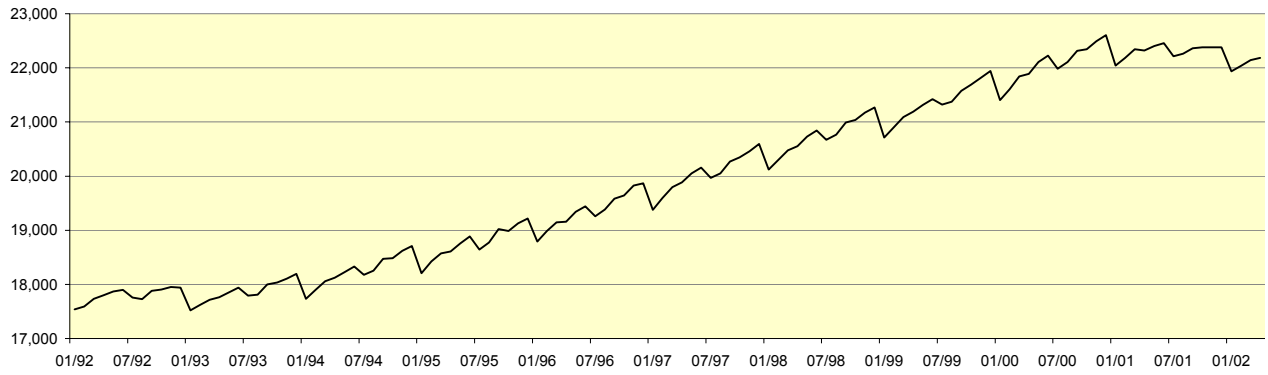

San Jose Employment Review

Western US Total Employment (000)

San Jose Non Farm Employment (000)

San Jose Industrial Employment (000)

San Jose Real Estate Review

Seattle Employment Review

Western US Total Employment (000)