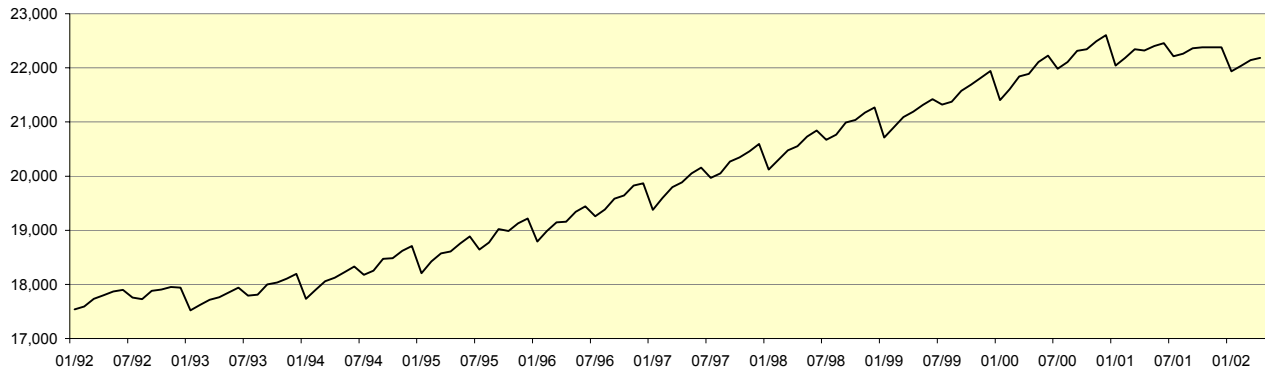

Portland Cap Rates (Industrial)

Portland Rent / Sq. Ft. (Industrial)

Portland Vacancy Rates (Industrial)

Riverside - San Bernadino Employment Review

Western US Total Employment (000)

Riverside - San Bernadino Non Farm Employment (000)