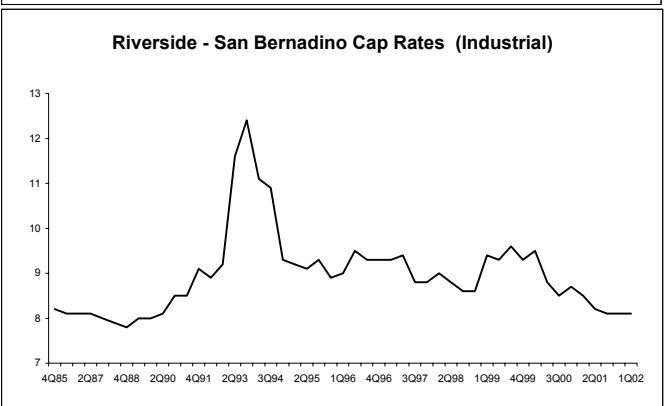

Riverside - San Bernadino Real Estate Review