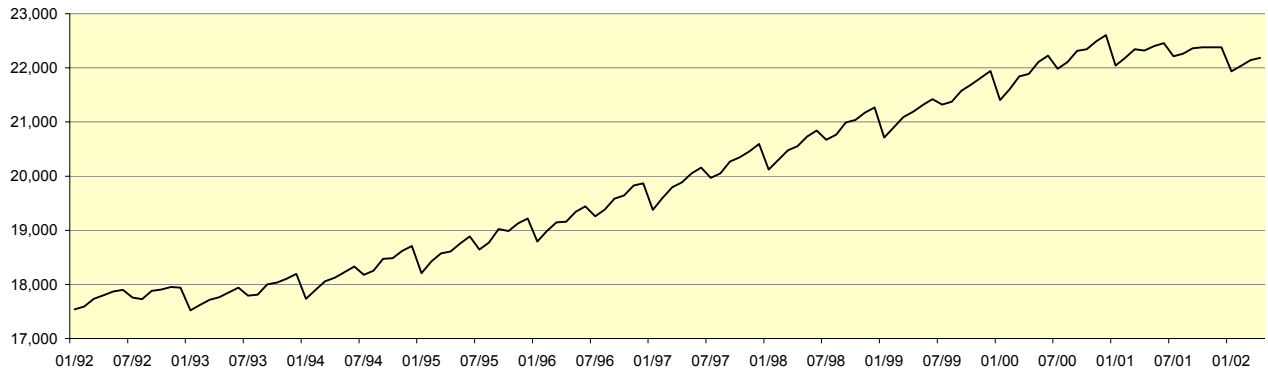

Riverside - San Bernadino Industrial Employment (000)

Riverside - San Bernadino Real Estate Review

Sacramento Employment Review

Western US Total Employment (000)

Sacramento Non Farm Employment (000)

Sacramento Industrial Employment (000)